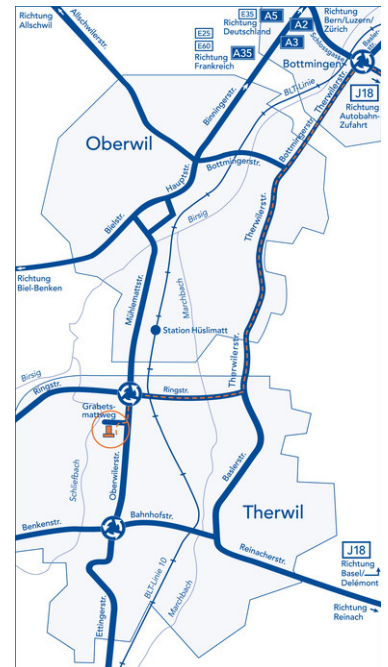

Map / Directions

**GA-
BA
Int-
ern-
ati-
onal
AG**
Gra-
bet-
sm-
att-
weg
CH-
-41-
06
The-
rwil

» info@gaba.com

By Car

From
High-
way
A 2
take
the
dir-
ecti-
on
Del-
ém-
ont
on J
18.

» Download
Map
(PDF, 154
kb)

Mü-
nch-
ens-
tein-
We-
st/
Kan-
ton-
sspi-
tal.
After
the
tun-
nel
you
rea-
ch a
rou-
nda-
bout.
Fur-
ther
you
foll-
ow
the
sig-
nage
"B-
ott-
min-
gen"
until
you
rea-
ch
ano-
ther
rou-
nda-
bout.
Go
stra-

rea-
ch
the
Gra-
bet-
sm-
att-
weg
and
the

**Wi-
th
Pu-**

At
Basel
Main
Sta-
tion
SBB
take
the
tram
nr.
10
dir-
ecti-
on
Etti-
ng-
en/
Flüh/
Ro-
der-
sdo-
rf.
Lea-
ve
the
tram
at

rea-
ch
the
GA-
BA
Buil-
ding
on
the
right